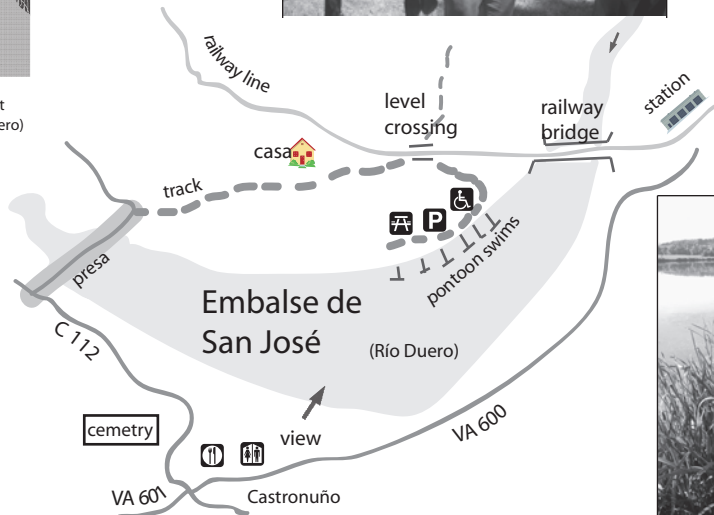

View from Castronuño looking east over the Embalse San José (Río Duero) towards the railway bridge.

view from pontoons

[www.spainfishing.com](http://www.spainfishing.com)